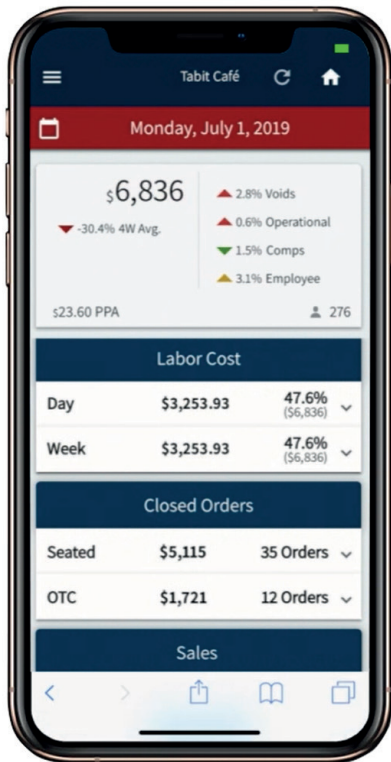

TabitChef

Owner App

Everything the restaurant owner needs in order to maintain, control and run the business from the palm of their hand. Provides actionable real time information and key insights.

Ownership / Management Insights

All of your operational KPIs at your fingertips via a mobile app.

Anytime, Anywhere Access

Coupled with TabitInsight and TabitPad, TabitChef provides remote visibility into operational trends and performance.

Real-time Monitoring

Insights into all the operational performance areas of your restaurant, including exception notifications, labor costs, and sales trends.